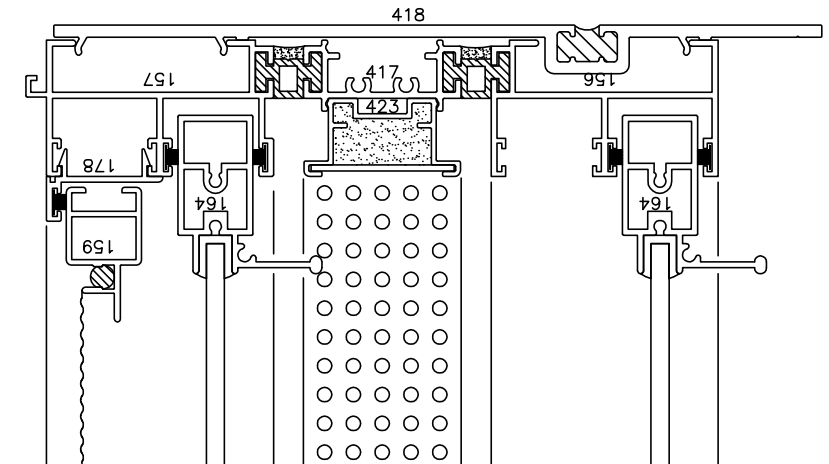

STRAP ANCHOR FOR 5" FRAME

STRAP ANCHOR FOR 7" FRAME

INSTALLATION FRAME ADAPTOR
FOR CURTAINWALL INSTALLATION

EXTERIOR GLAZING
(SCW 960 - SERIES)

SCW

ST.CLOUD WINDOW, INC.

P.O. Box 1577 St. Cloud, MN 56302
Ph: (320) 251-9311 Fax: (320) 255-1513

**MISCELLANEOUS FRAME
INSTALLATION OPTIONS**

SCALE: HALF

Sec: 8
Page: 13