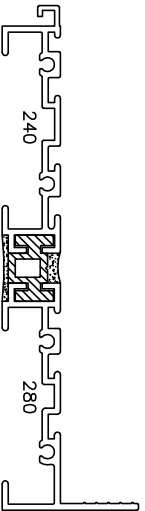

STRAP ANCHOR FOR 5" FRAME

STRAP ANCHOR FOR 7" FRAME

INSTALLATION FRAME ADAPTOR
FOR CURTAINWALL INSTALLATION

EXTERIOR GLAZING
(SCW 960 - SERIES)

SCW

ST.CLOUD WINDOW, INC.

P.O. Box 1577 St. Cloud, MN 56302
Ph: (320) 251-9311 Fax: (320) 255-1513

**MISCELLANEOUS FRAME
INSTALLATION OPTIONS**

SCALE: HALF

Sec: 8
Page: 13