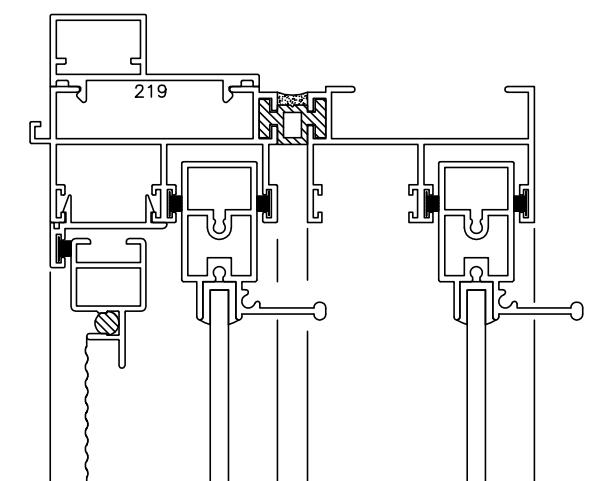

STRAP ANCHOR FOR 5" FRAME

STRAP ANCHOR FOR 7" FRAME

INSTALLATION FRAME ADAPTOR
FOR CURTAINWALL INSTALLATION

EXTERIOR GLAZING
(SCW 960 - SERIES)

SCW

ST.CLOUD WINDOW, INC.

P.O. Box 1577 St. Cloud, MN 56302
Ph: (320) 251-9311 Fax: (320) 255-1513

**MISCELLANEOUS FRAME
INSTALLATION OPTIONS**

SCALE: HALF

Sec: 8
Page: 13