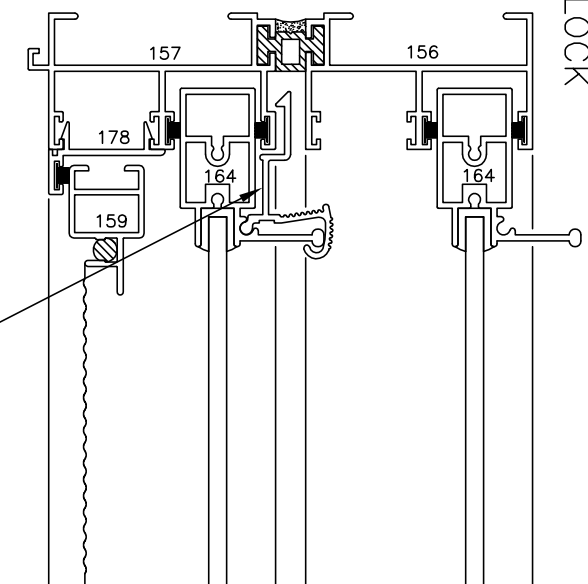

920 DOUBLE HUNG
WITH OPTIONAL
KEY LOCK

940 HORIZONTAL ROLLING
WITH OPTIONAL
KEY LOCK

920 DOUBLE HUNG
WITH OPTIONAL
SASH LOCK

NOTE:
HEAVY MEETING RAIL OPTION
MUST BE USED WITH THE KEY
LOCK OPTION.

940 HORIZONTAL ROLLING
WITH OPTIONAL
SASH LOCK