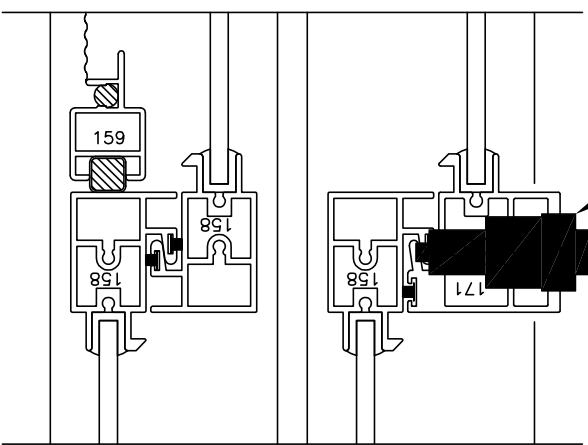

920 DOUBLE HUNG
WITH OPTIONAL
KEY LOCK

940 HORIZONTAL ROLLING
WITH OPTIONAL
KEY LOCK

920 DOUBLE HUNG
WITH OPTIONAL
SASH LOCK

NOTE:
HEAVY MEETING RAIL OPTION
MUST BE USED WITH THE KEY
LOCK OPTION.

940 HORIZONTAL ROLLING
WITH OPTIONAL
SASH LOCK