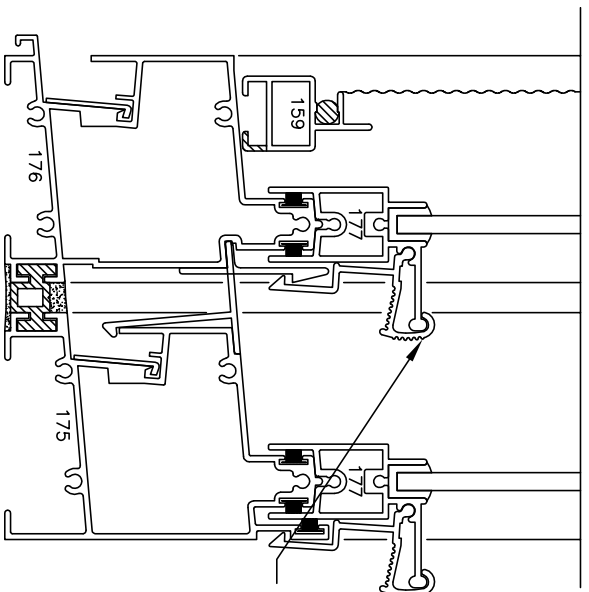

920 DOUBLE HUNG
WITH OPTIONAL
KEY LOCK

940 HORIZONTAL ROLLING
WITH OPTIONAL
KEY LOCK

920 DOUBLE HUNG
WITH OPTIONAL
SASH LOCK

NOTE:
HEAVY MEETING RAIL OPTION
MUST BE USED WITH THE KEY
LOCK OPTION.

940 HORIZONTAL ROLLING
WITH OPTIONAL
SASH LOCK