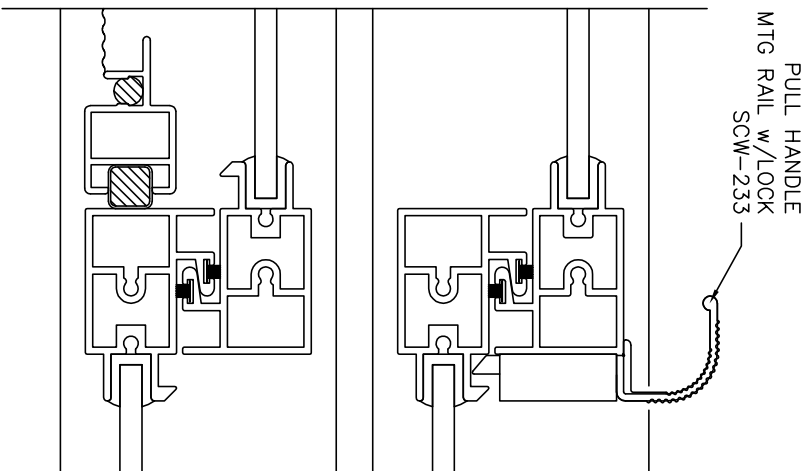

ADJUSTABLE SASH
RESTRICTOR TO LIMIT
OPENING HEIGHT
SCW-236
(ALSO AVAILABLE FOR
HORIZONTAL ROLLING WINDOW.)

SCW
ST. CLOUD WINDOW, INC.
P.O. Box 1577 St. Cloud, MN 56302
Ph: (320) 251-9311 Fax: (320) 255-1513