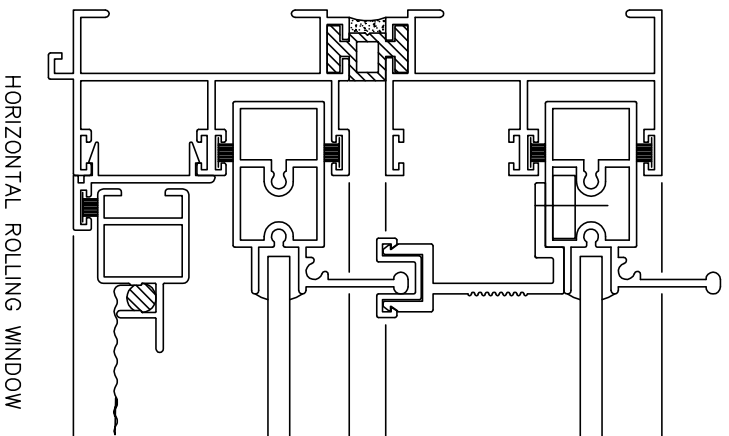

ADJUSTABLE SASH
RESTRICTOR TO LIMIT
OPENING HEIGHT
SCW-236
(ALSO AVAILABLE FOR
HORIZONTAL ROLLING WINDOW.)

SCW
ST. CLOUD WINDOW, INC.
P.O. Box 1577 St. Cloud, MN 56302
Ph: (320) 251-9311 Fax: (320) 255-1513

HARDWARE OPTIONS

SCALE: HALF

Sec: 8
Page: 10