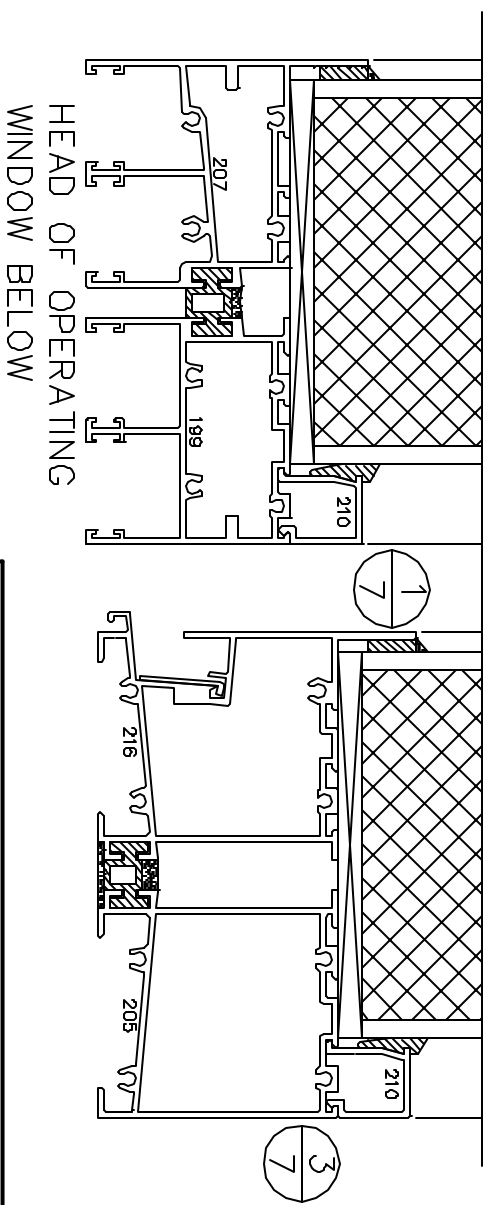

FRAMES ABOVE  
OPERATING WINDOW

HEAD OF OPERATING  
WINDOW BELOW

**SCW**  
ST. CLOUD WINDOW, INC.  
PO Box 1577 St. Cloud, MN 56302  
Ph: (320) 251-9311 Fax: (320) 255-1513

**930 SERIES**  
**4" FIXED PANEL**

SCALE: HALF      Sec: 4  
Page: 7