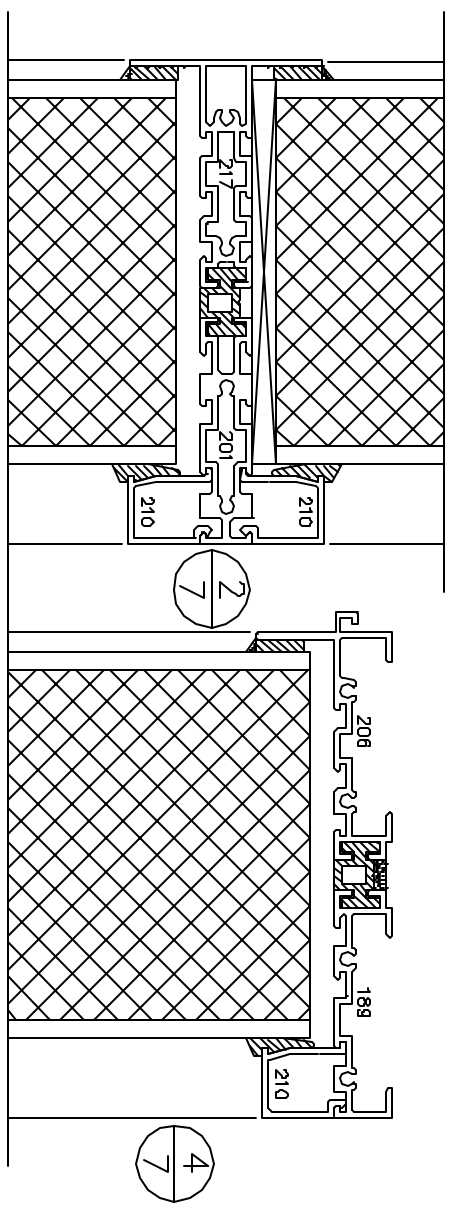

FRAMES ABOVE  
OPERATING WINDOW

HEAD OF OPERATING  
WINDOW BELOW

**SCW**  
ST. CLOUD WINDOW, INC.  
PO Box 1577 St. Cloud, MN 56302  
Ph: (320) 251-9311 Fax: (320) 255-1513

**930 SERIES**  
**4" FIXED PANEL**

SCALE: HALF      Sec: 4  
Page: 7