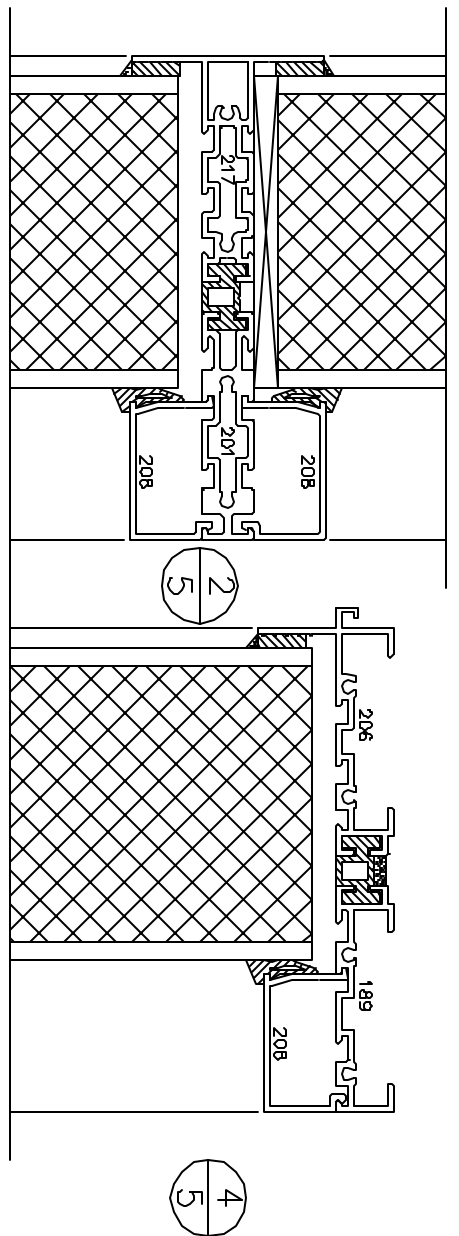

FRAMES ABOVE
OPERATING WINDOW

HEAD OF OPERATING
WINDOW BELOW

ST. CLOUD WINDOW, INC.
 P.O. Box 1577 St. Cloud, MN 56302
 Ph: (320) 251-9311 Fax: (320) 255-1513

930 SERIES
3-1/4" FIXED PANEL

SCALE: HALF Sec: 4
 Page: 5