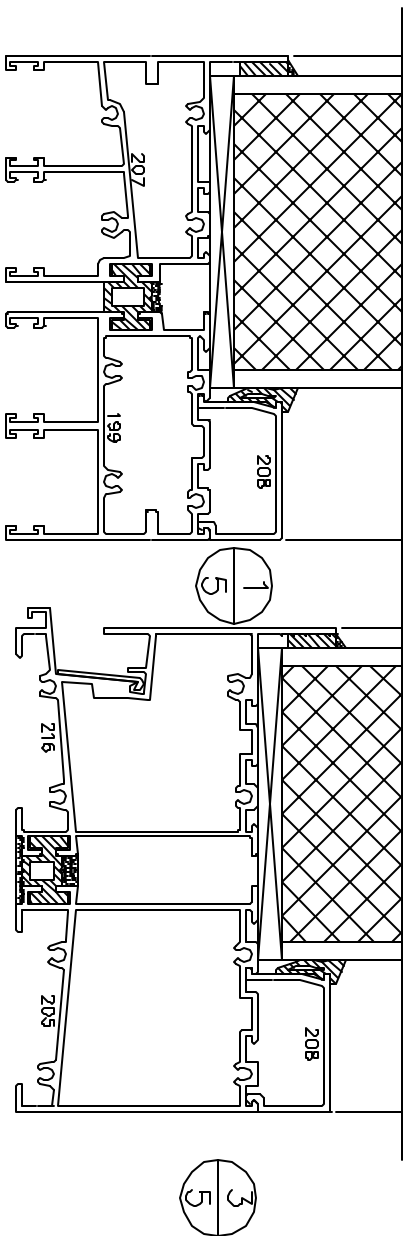

FRAMES ABOVE
OPERATING WINDOW

HEAD OF OPERATING
WINDOW BELOW

ST. CLOUD WINDOW, INC.
 P.O. Box 1577 St. Cloud, MN 56302
 Ph: (320) 251-9311 Fax: (320) 255-1513

930 SERIES
3-1/4" FIXED PANEL

SCALE: HALF Sec: 4
 Page: 5